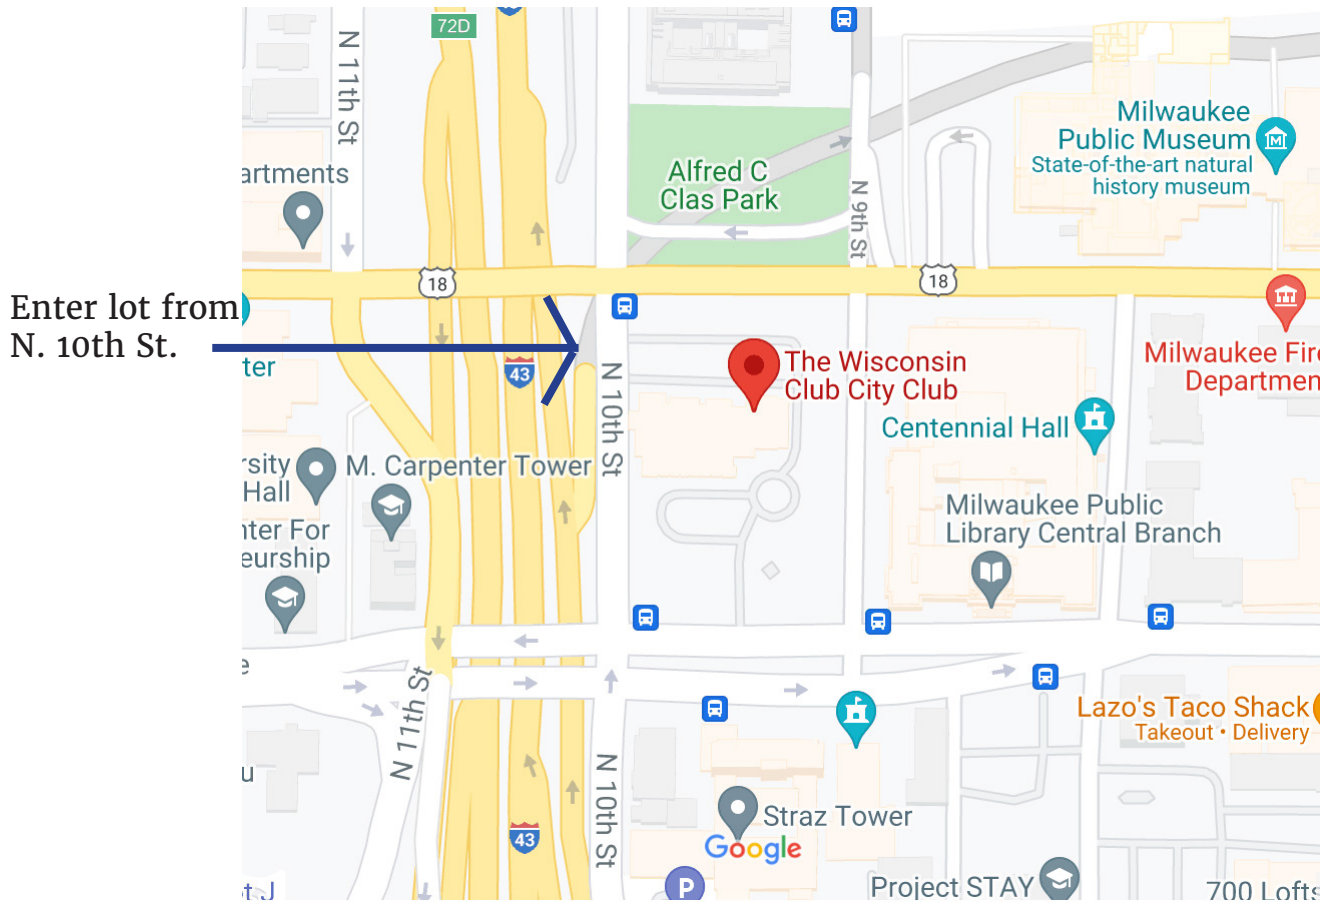

Wisconsin Club – City Club

Map and Free Valet Parking Information

City Club

- Enter the lot from N. 10th Street
- Pull forward to the valet on duty
- Leave your car running with the keys in the ignition (or the fob in the vehicle)
- The valet will provide a ticket which you will need to return to retrieve your vehicle after your visit
- Members - please display your parking tag
- Tipping is customary but not required