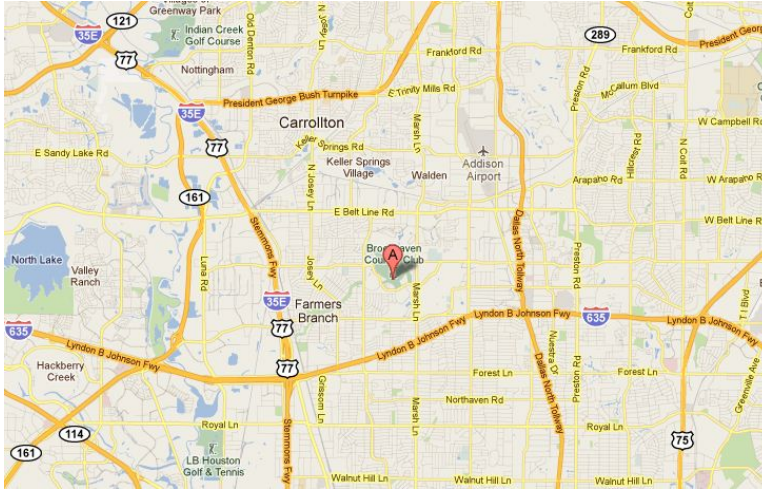

Directions

Directions

From Dallas/Fort Worth

Exit North and take #635 east to Marsh Lane. Turn Left at light and proceed to the 5th stop light (Brookhaven Club Dr.) Turn Left and go to stop sign, and turn right. You will pass the Main Pro Shop for the racquet Club on your left and the Main Clubhouse is on the right.

From Love Field

Take Mockingbird exit & turn left. Go two blocks & turn left onto Lemmon Avenue. Continue north on Lemmon (it becomes Marsh Ln. at Northwest Hwy.) & proceed until you cross over #635. Go to the 5th stop light (Brookhaven Club Dr.). Turn left & go to stop sign. Turn right & you will pass the Main Pro Shop for the Racquet Club on your left, and the main Clubhouse on the right.

From Downtown Forth Worth

Take Hwy #30 East to #35 North (Denton). Continue to #635 East (LBJ Freeway). Exit at Marsh Lane & turn left at light. Travel north to Brookhaven Club Drive. Turn left and travel to first stop sign. Turn right onto Golfing Green Drive. You will pass the Main Pro Shop for the Racquet Club on your left, and the Main Clubhouse is on the right.

sign and turn right at stop sign. You will pass the Main Pro Shop for the Racquet Club on your left, and the Main Clubhouse is on the right.

Via # 75 (Central Expressway)

Take #75 north to #635 Exit. Go west to Marsh Lane. Turn right at light and proceed to the 4th stoplight (Brookhaven Club Drive). Turn left and go to stop sign. Turn right and you will pass the Main Pro Shop for the Racquet Club on your left, and the Main clubhouse is on the right.