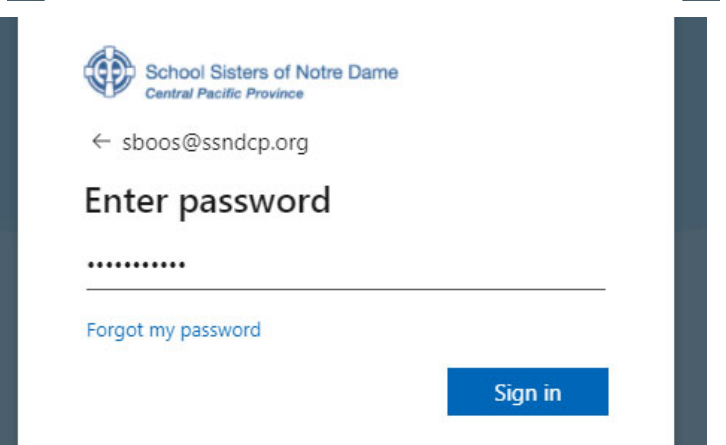

3– enter your password and click “sign in”