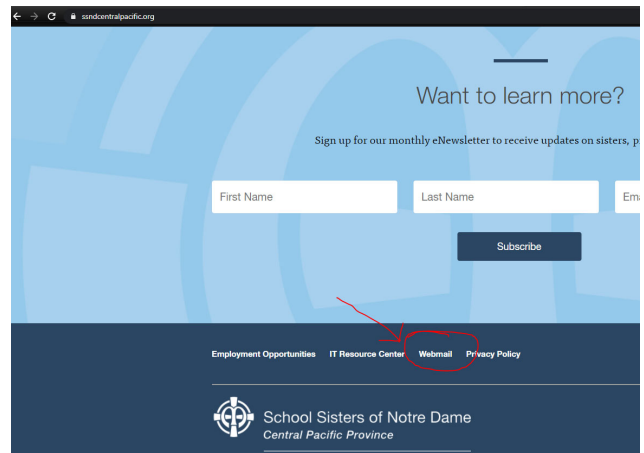

# Sign into SSNDCP email

1– Open a web browser and navigate to

<http://outlook.com/owa/ssndcp.org>

OR

go to—[www.ssndcentralpacific.org](http://www.ssndcentralpacific.org) and scroll to the bottom footer and click the tab for “Webmail”