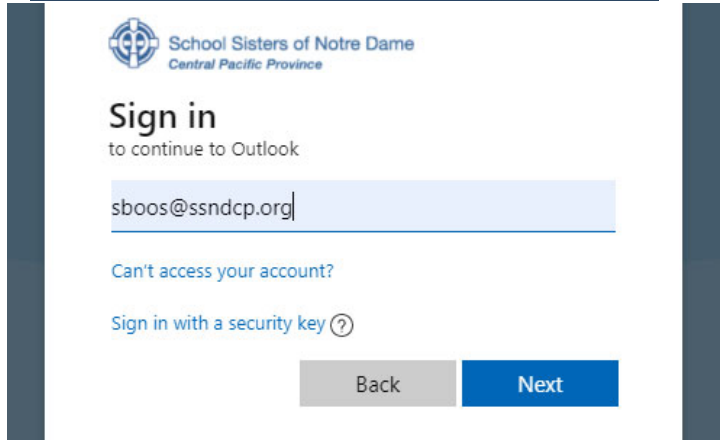

Sign into SSNDCP email

1– Open a web browser and navigate to

<http://outlook.com/owa/ssndcp.org>

OR

go to—www.ssndcentralpacific.org and scroll to the bottom footer and click the tab for “Webmail”

2– enter your email address then click

“Next”

3– enter your password and click “sign in”

You are now signed into your email account.