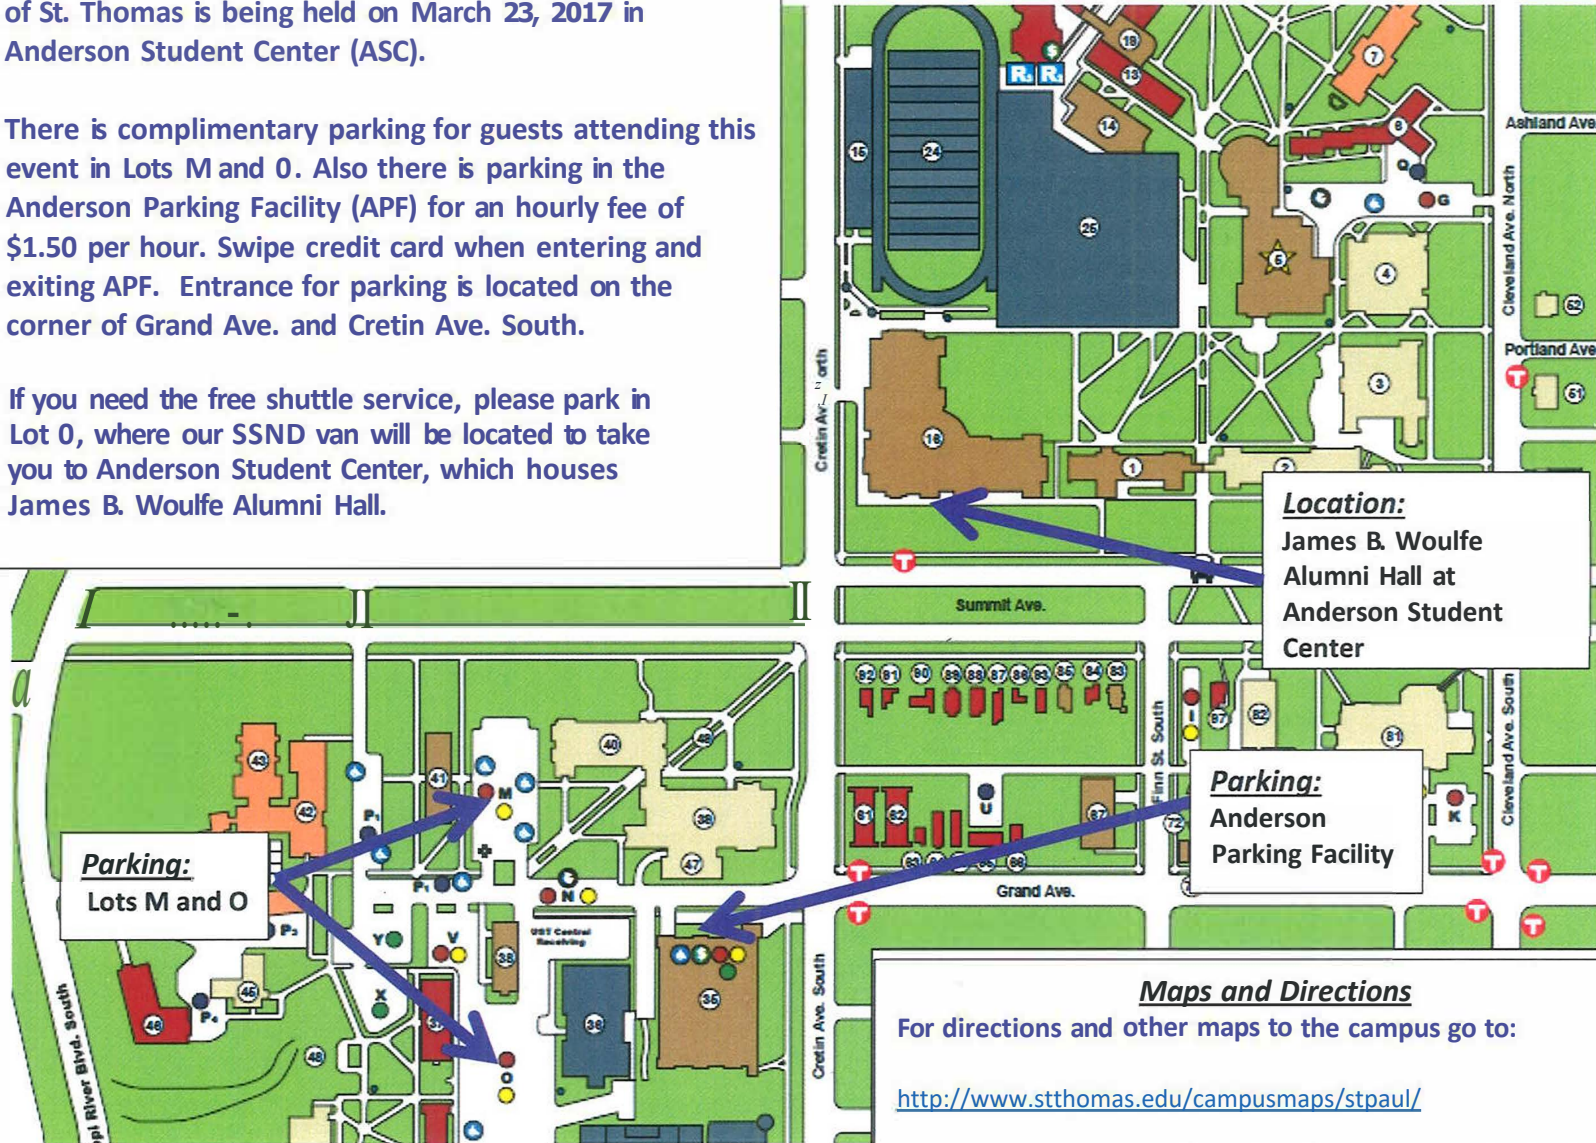

WELCOME

to the

UNIVERSITY OF ST. THOMAS

The School Sisters of Notre Dame Event at the University of St. Thomas is being held on March 23, 2017 in Anderson Student Center (ASC).

There is complimentary parking for guests attending this event in Lots M and O. Also there is parking in the Anderson Parking Facility (APF) for an hourly fee of \$1.50 per hour. Swipe credit card when entering and exiting APF. Entrance for parking is located on the corner of Grand Ave. and Cretin Ave. South.

If you need the free shuttle service, please park in Lot O, where our SSND van will be located to take you to Anderson Student Center, which houses James B. Woulfe Alumni Hall.

Location:

James B. Woulfe
Alumni Hall at
Anderson Student
Center

Parking:

Anderson
Parking Facility

Parking:

Lots M and O

Maps and Directions

For directions and other maps to the campus go to:

<http://www.stthomas.edu/campusmaps/stpaul/>

General Questions about the university, please call 651-962-5000