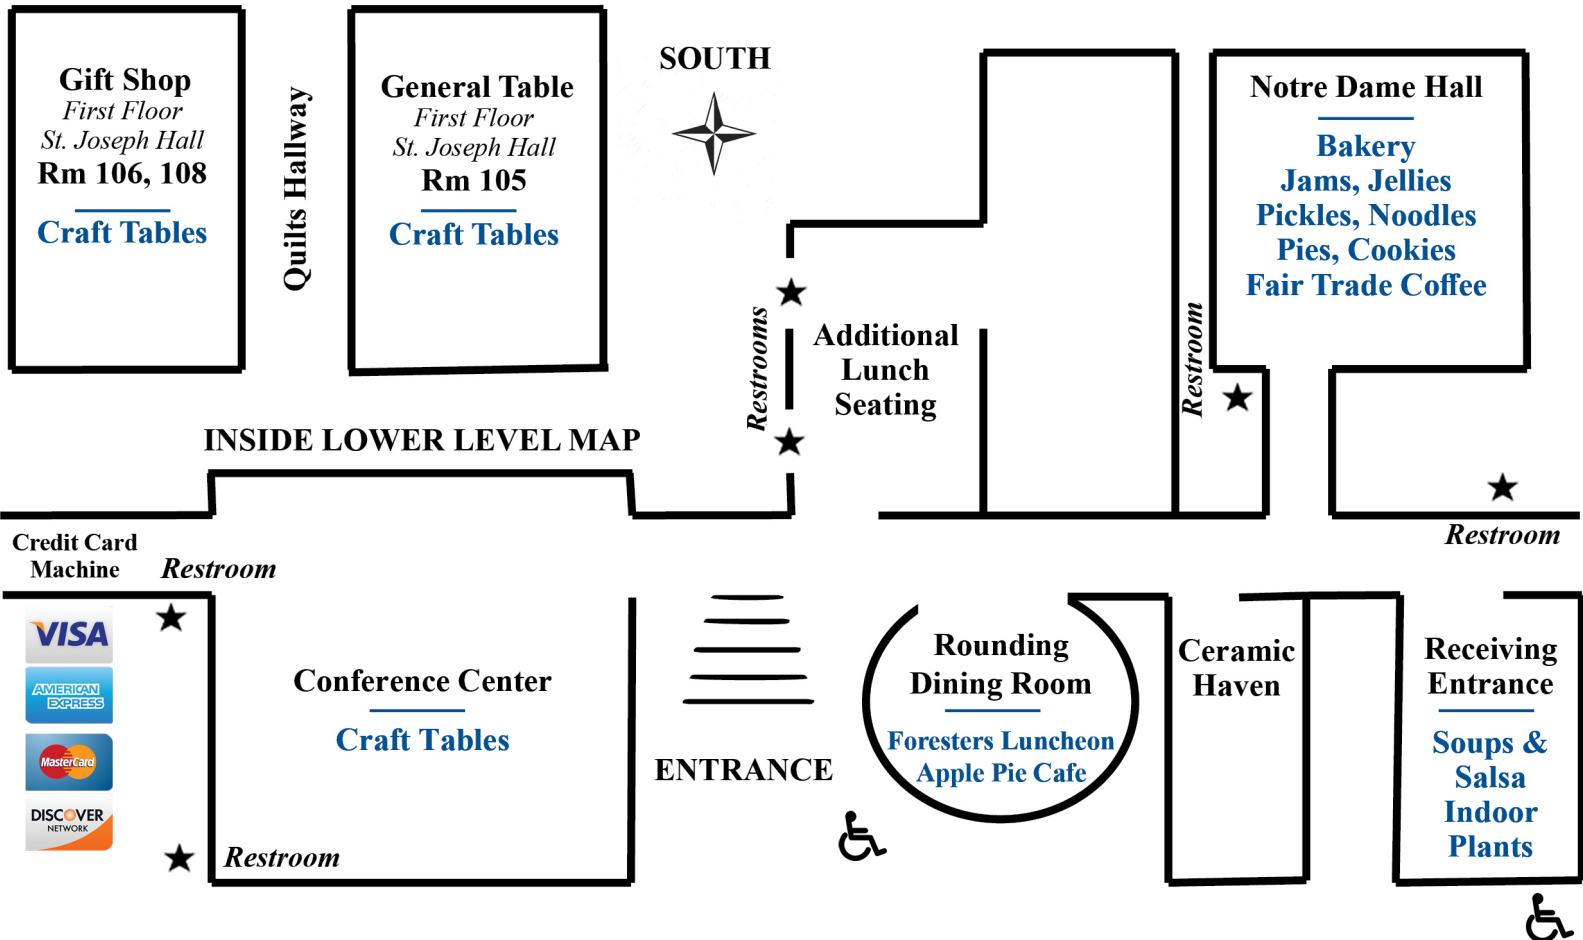

## OUTSIDE MAP

Woodcarving Studio

Garage Sale

Hillside Soaps

**& MAIN ENTRANCE**  
THERESA HALL 1931

Parking Lot

## INSIDE LOWER LEVEL MAP

SOUTH

**Gift Shop**  
First Floor  
St. Joseph Hall  
Rm 106, 108  
**Craft Tables**

Quilts Hallway

**General Table**  
First Floor  
St. Joseph Hall  
Rm 105  
**Craft Tables**

**Notre Dame Hall**  
**Bakery**  
Jams, Jellies  
Pickles, Noodles  
Pies, Cookies  
Fair Trade Coffee

Restrooms

Additional Lunch Seating

Restroom

Restroom

Credit Card Machine Restroom

**Conference Center**  
**Craft Tables**

ENTRANCE

**Rounding Dining Room**

Foresters Luncheon  
Apple Pie Cafe

Ceramic Haven

**Receiving Entrance**

Soups & Salsa  
Indoor Plants

Restroom